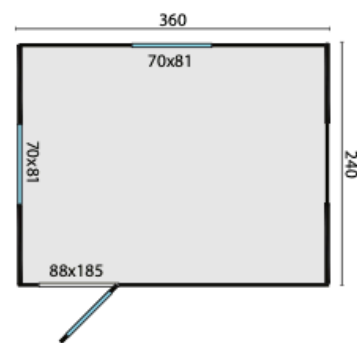

# JOEY

326  
198

All sizes are approximate and in cm

 8,5m<sup>2</sup>

 17,0m<sup>3</sup>

 10,7m<sup>2</sup>

 18mm

 19mm

 3-6-3mm

635/155kg - wheels set

400x120x71cm

312x120x32cm - wheels set