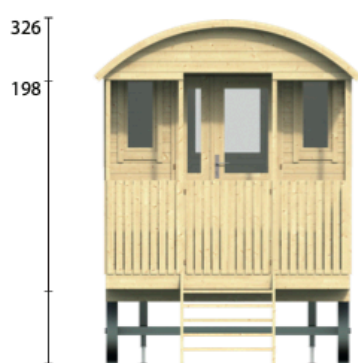

COUNTRYHOLZ

KATHY

All sizes are approximate and in cm

 **12,0m²**

 **20,2m³**

 **15,4m²**

 **18mm**

 **19mm**

 **3-6-3mm**

830/155kg - wheels set

380x120x90cm

312x120x32cm - wheels set