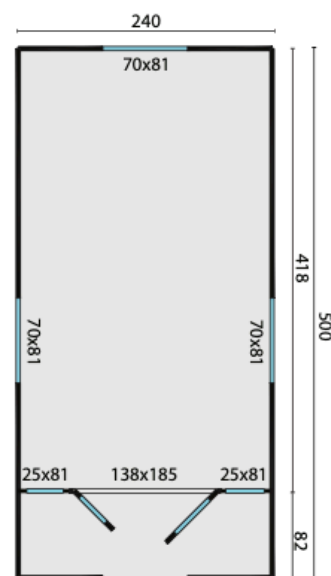

COUNTRYHOLZ

KATHY

All sizes are approximate and in cm

 **12,0m²**

 **20,2m³**

 **15,4m²**

 **18mm**

 **19mm**

 **3-6-3mm**

830/155kg - wheels set

380x120x90cm

312x120x32cm - wheels set